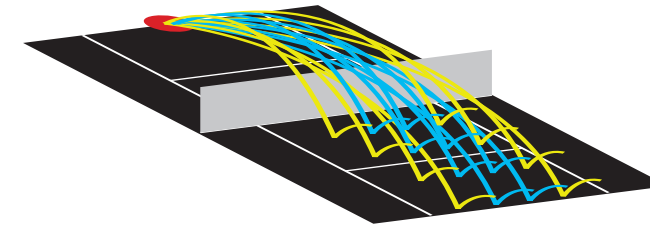

elite one

Challenge your forehand and backhand with random horizontal oscillation.

Designed for maximum durability, the **elite one** offers an upgraded 4-8 hours of court time. The elite's 80 mph groundstrokes, full corner-to-corner random oscillation, and sky-high lobs will take your game to new levels. The elite one also offers spin capabilities superior to any machine on the market today.

elite two

Simulate match play with left, right, deep and short shots in a random pattern.

The **elite two** is in a class of its own with **triple oscillation**. Experience match play with the only machine to combine both vertical and horizontal oscillation functions to throw balls throughout the entire court. Imagine a machine that will challenge all of your strokes while strengthening your footwork and overall fitness.

elite three

Adjust the depth of the narrow and wide two-line oscillation.

The **elite three** boldly surpasses features available on any portable tennis ball machine by simulating match play and offering the only dual, **two-line drill** with adjustable depth. Boost your confidence and propel your game to new heights with this groundbreaking machine.

lobster elite freedom

random oscillation	horizontal
ball speed	10-65 mph
ball capacity	150
shot intervals	2-10 seconds
power	battery
court time	2-4 hrs
elevation	manual, 0-50 degrees
weight	35 lbs
spin	none