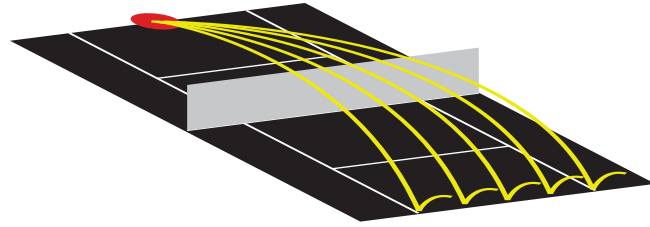

lobster elite model comparison

elite freedom

Transform your game fast with the same unmatched style at an unbeatable price.

The **elite freedom** is equipped with features that are not found on any machine in its price range. The large ball capacity and battery size allow extended play on the court. The freedom's oversized wheels and extended handle provide unequalled portability for players who are on the move.

elite liberty

Take your game to the next level with heavy top and back spin.

The **elite liberty** challenges players of all skill levels offering up to 70 mph ball speed and unequalled spin control. Imagine dialing in the perfect amount of heavy topspin or extreme backspin. Benefit from easy to transport, oversized wheels, a convenient folding handle and full corner to corner random oscillation.

elite one

Challenge your forehand and backhand with random horizontal oscillation.

Designed for maximum durability, the **elite one** offers an upgraded 4-8 hours of court time. The elite's 80 mph groundstrokes, full corner-to-corner random oscillation, and sky-high lobs will take your game to new levels. The elite one also offers spin capabilities superior to any machine on the market today.

elite two

Simulate match play with left, right, deep and short shots in a random pattern.

The **elite two** is in a class of its own with **triple oscillation**. Experience match play with the only machine to combine both vertical and horizontal oscillation functions to throw balls throughout the entire court. Imagine a machine that will challenge all of your strokes while strengthening your footwork and overall fitness.