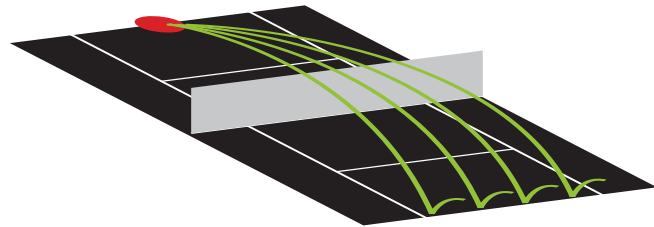

lobster elite model comparison

elite freedom

Transform your game fast with the same unmatched style at an unbeatable price.

The **elite freedom** is equipped with features that are not found on any machine in its price range. The large ball capacity and battery size allow extended play on the court. The freedom's oversized wheels and extended handle provide unequalled portability for players who are on the move.

elite liberty

Take your game to the next level with heavy top and back spin.

The **elite liberty** challenges players of all skill levels offering up to 70 mph ball speed and unequalled spin control. Imagine dialing in the perfect amount of heavy topspin or extreme backspin. Benefit from easy to transport, oversized wheels, a convenient folding handle and full corner to corner random oscillation.

elite one

Challenge your forehand and backhand with random horizontal oscillation.

Designed for maximum durability, the **elite one** offers an upgraded 4-8 hours of court time. The elite's 80 mph groundstrokes, full corner-to-corner random oscillation, and sky-high lobs will take your game to new levels. The elite one also offers spin capabilities superior to any machine on the market today.

elite two

Simulate match play with left, right, deep and short shots in a random pattern.

The **elite two** is in a class of its own with **triple oscillation**. Experience match play with the only machine to combine both vertical and horizontal oscillation functions to throw balls throughout the entire court. Imagine a machine that will challenge all of your strokes while strengthening your footwork and overall fitness.