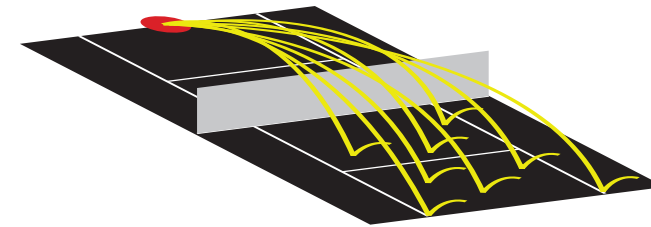

elite liberty

Take your game to the next level with heavy top and back spin.

The **elite liberty** challenges players of all skill levels offering up to 70 mph ball speed and unequalled spin control. Imagine dialing in the perfect amount of heavy topspin or extreme backspin. Benefit from easy to transport, oversized wheels, a convenient folding handle and full corner to corner random oscillation.

elite one

Challenge your forehand and backhand with random horizontal oscillation.

Designed for maximum durability, the **elite one** offers an upgraded 4-8 hours of court time. The elite's 80 mph groundstrokes, full corner-to-corner random oscillation, and sky-high lobs will take your game to new levels. The elite one also offers spin capabilities superior to any machine on the market today.

elite two

Simulate match play with left, right, deep and short shots in a random pattern.

The **elite two** is in a class of its own with **triple oscillation**. Experience match play with the only machine to combine both vertical and horizontal oscillation functions to throw balls throughout the entire court. Imagine a machine that will challenge all of your strokes while strengthening your footwork and overall fitness.

elite three

Adjust the depth of the narrow and wide two-line oscillation.

The **elite three** boldly surpasses features available on any portable tennis ball machine by simulating match play and offering the only dual, **two-line drill** with adjustable depth. Boost your confidence and propel your game to new heights with this groundbreaking machine.