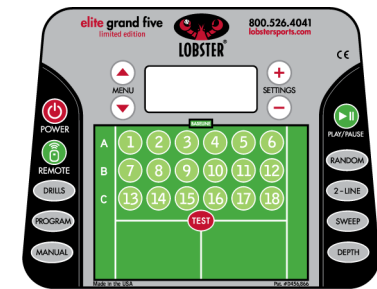

elite grand five le

Program custom drills on the most advanced portable tennis ball machine in the world.

five le specifications

customizable drills	12 custom drills
with 6 shots each, 18 shot locations	
pre-loaded drills	12 drills
grinder • power baseliner • all-courter moonballer • slicer • lefty • transition attack/defend • forehand plus beginner • intermediate • advanced	
oscillation	random horizontal, vertical fully random horizontal & vertical
two-line function	3 settings
narrow • medium • wide	
ball speed	35-80 mph
ball capacity	150
feed rate	2 to 9 seconds, random
elevation	electronic, 0-50 degrees
spin	top, back
court time	4-8 hrs
power	rechargeable battery
fast charger	standard
weight	44 lbs