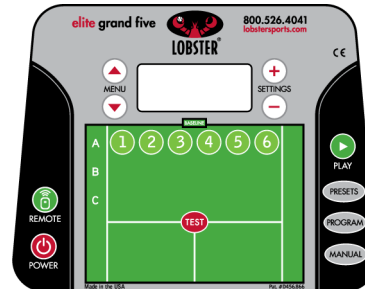

elite grand five

Enhance your game exponentially with twelve pre-installed drills.

five specifications

customizable drills	6 drills
with 6 shots each, 6 shot locations	
pre-loaded drills	12 drills
grinder • power baseliner • all-courter moonballer • slicer • lefty • transition attack/defend • forehand plus beginner • intermediate • advanced	
oscillation	random horizontal random vertical fully random horizontal & vertical
two-line function	3 settings
narrow • medium • wide	
ball speed	35-80 mph
ball capacity	150
feed rate	2 to 9 seconds, random
elevation	electronic, 0-50 degrees
spin	top, back
court time	4-8 hrs
power	rechargeable battery
fast charger	standard
weight	44 lbs