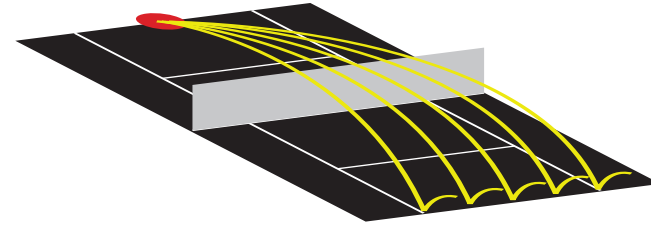

elite liberty

Take your game to the next level with heavy top and back spin.

The **elite liberty** challenges players of all skill levels offering up to 70 mph ball speed and unequalled spin control. Imagine dialing in the perfect amount of heavy topspin or extreme backspin. Benefit from easy to transport, oversized wheels, a convenient folding handle and full corner to corner random oscillation.

elite one

Challenge your forehand and backhand with random horizontal oscillation.

Designed for maximum durability, the **elite one** offers an upgraded 4-8 hours of court time. The elite's 80 mph groundstrokes, full corner-to-corner random oscillation, and sky-high lobs will take your game to new levels. The elite one also offers spin capabilities superior to any machine on the market today.

elite two

Simulate match play with left, right, deep and short shots in a random pattern.

The **elite two** is in a class of its own with **triple oscillation**. Experience match play with the only machine to combine both vertical and horizontal oscillation functions to throw balls throughout the entire court. Imagine a machine that will challenge all of your strokes while strengthening your footwork and overall fitness.

elite three

Adjust the depth of the narrow and wide two-line oscillation.

The **elite three** boldly surpasses features available on any portable tennis ball machine by simulating match play and offering the only dual, **two-line drill** with adjustable depth. Boost your confidence and propel your game to new heights with this groundbreaking machine.